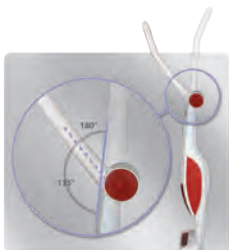

RV 90 Rechargeable Vaccum Cleaner

- 2 in 1; stick and handheld using
- Two using angle is available: 135°, 180°, easy for cleaning desk under and corners
- Foldable with three locking points for convenient storage
- Long using time more than 20 minutes
- LED indicating when cleanr is on
- Charging indicator
- 12V or 18V Ni-Mh batteries (optional)
- Dust capacity: 0.6L
- Noise level less than 72dBA